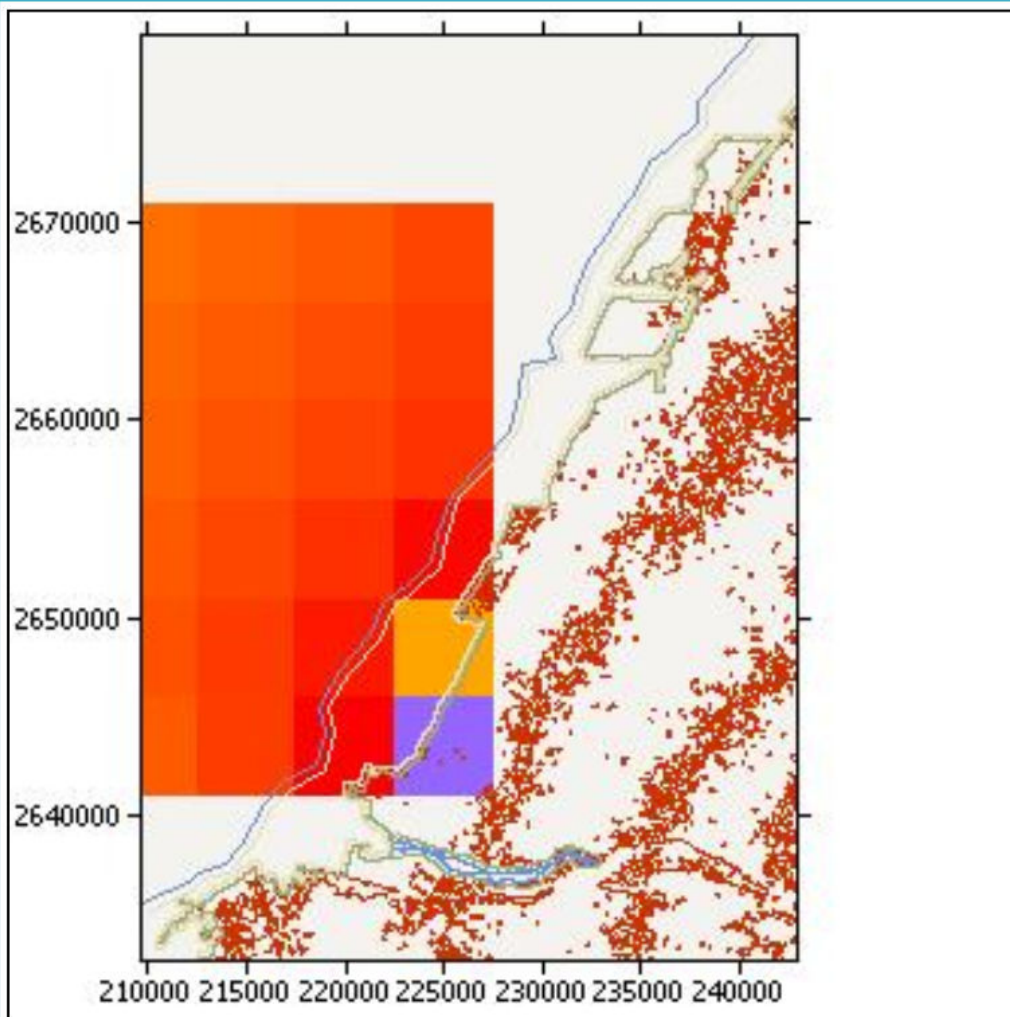

Mean Speed [m/s]

Maximum Value:	9.51 m/s at (219999, 2643370)
Minimum Value:	8.55 m/s at (224999, 2643370)
Mean Value:	9.34 m/s