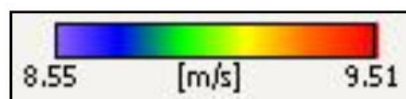

Mean Speed [m/s]

Maximum Value:	9.51 m/s at (219999, 2643370)
Minimum Value:	8.55 m/s at (224999, 2643370)
Mean Value:	9.34 m/s